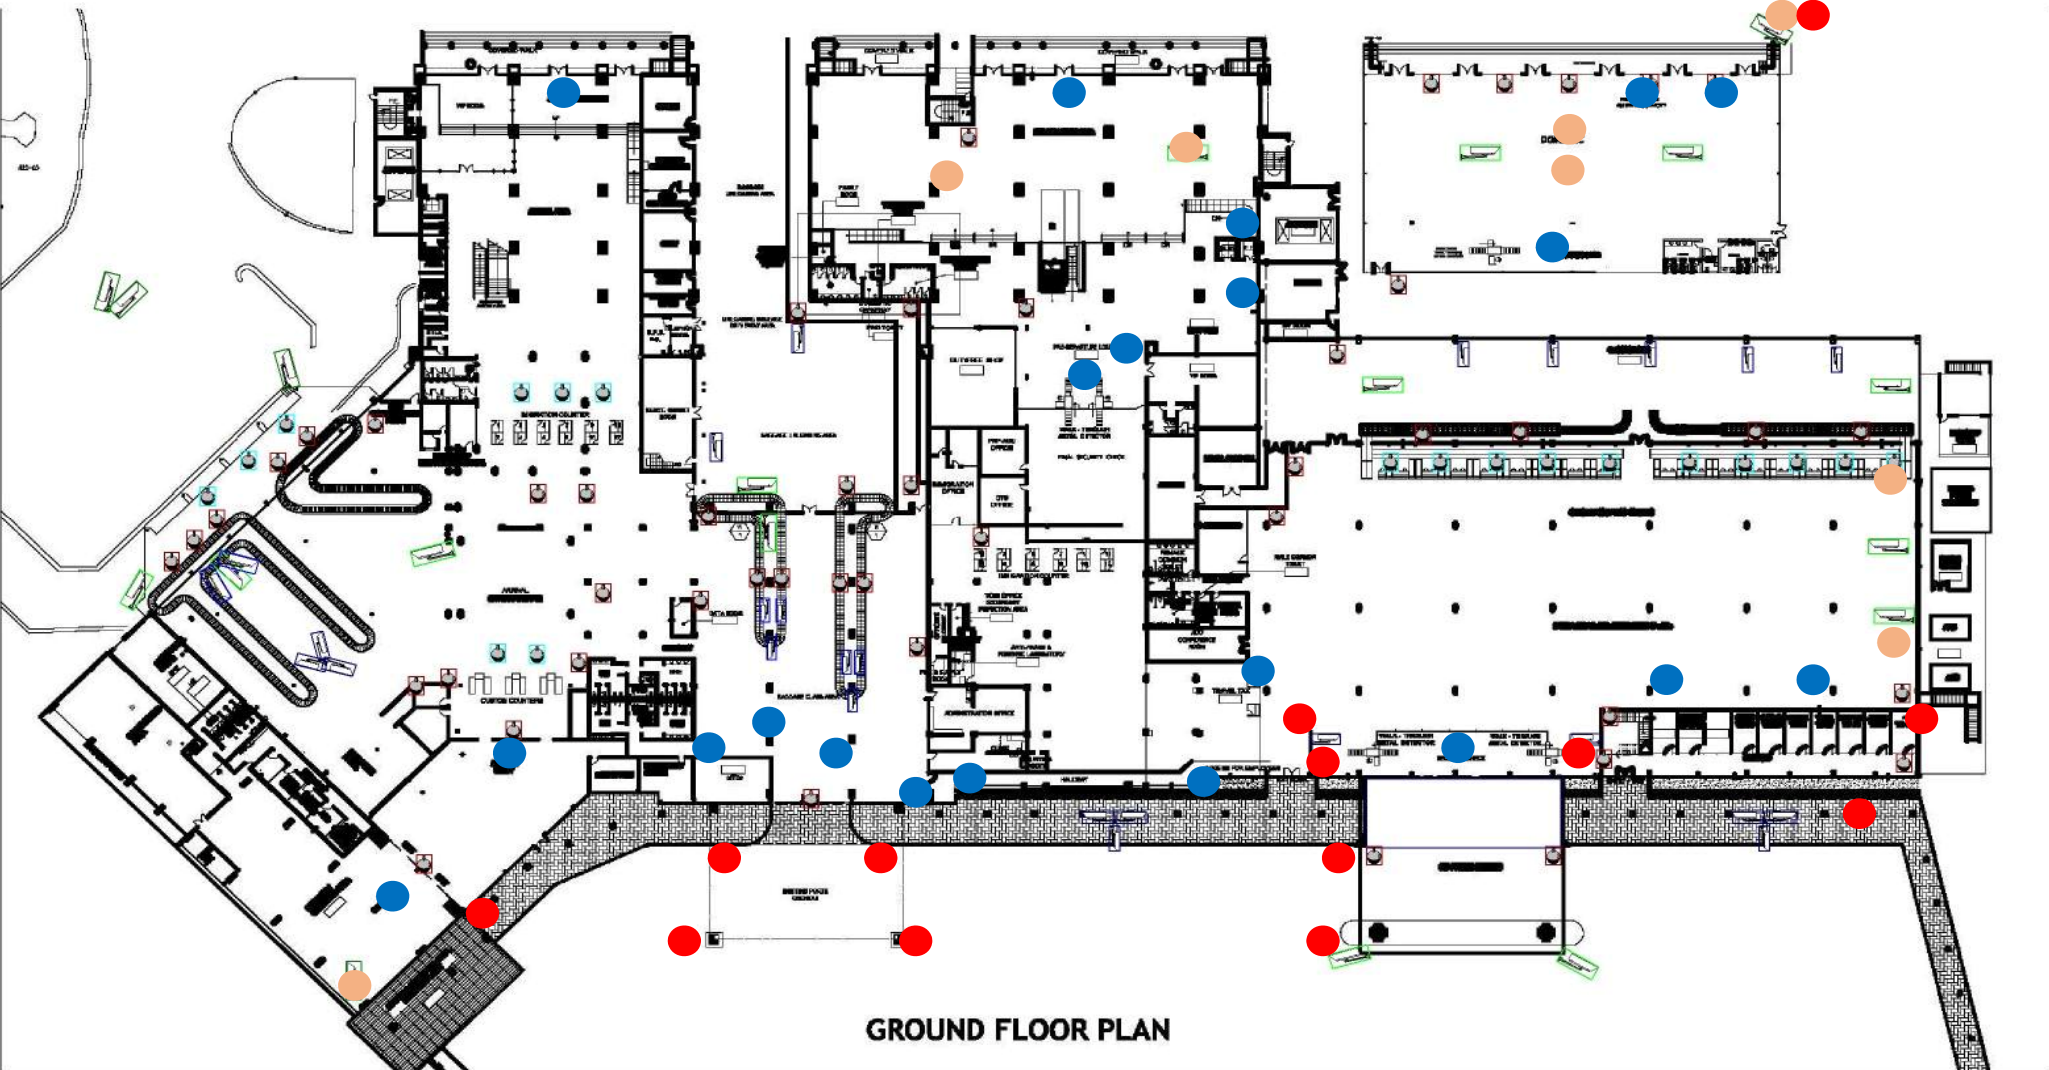

Legend: DOME (blue oval), BULLET (red oval), PTZ Camera (orange oval)

GROUND FLOOR PLAN